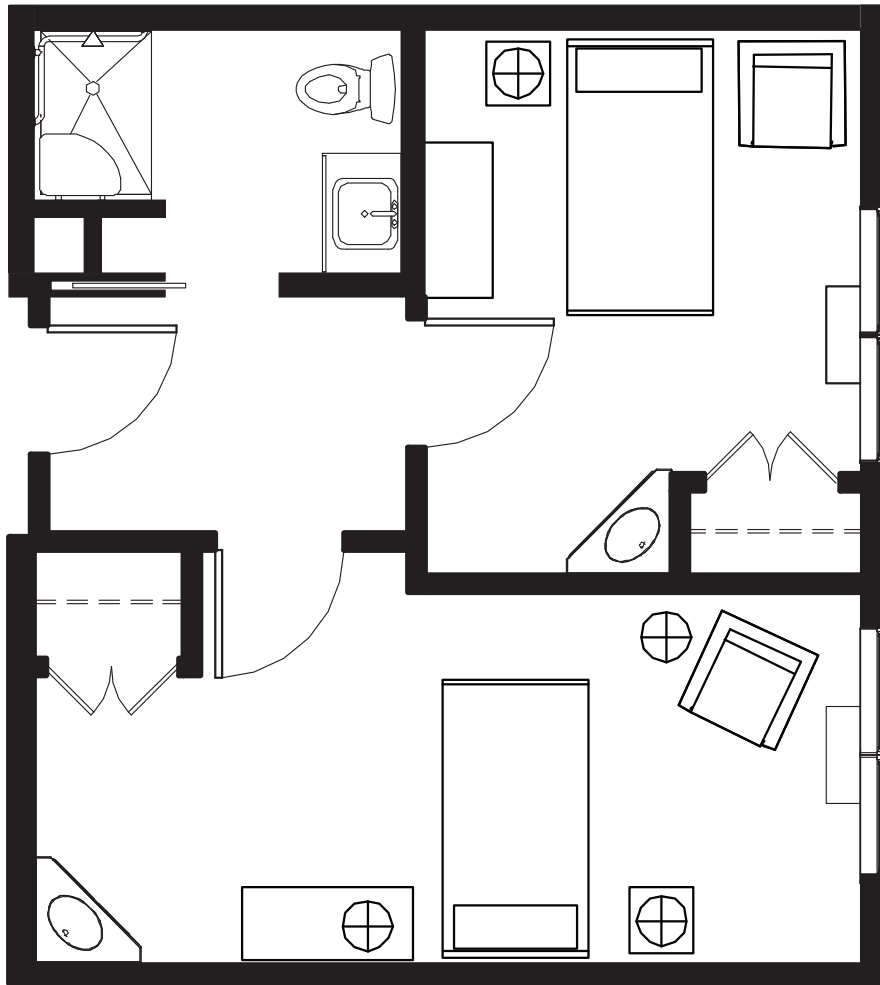

Allerton House

*The Memory Care Neighborhood
in Hingham*

Studio Apartment A

290 sq. ft.

All dimensions are approximate. Plans subject to modification.

Allerton House

*The Memory Care Neighborhood
in Hingham*

Studio Apartment B

290 sq. ft.

All dimensions are approximate. Plans subject to modification.

Allerton House

*The Memory Care Neighborhood
in Hingham*

Companion Suite

456 sq. ft.

All dimensions are approximate. Plans subject to modification.

Allerton House

*The Memory Care Neighborhood
in Hingham*

Companion Suite

471 sq. ft.

All dimensions are approximate. Plans subject to modification.