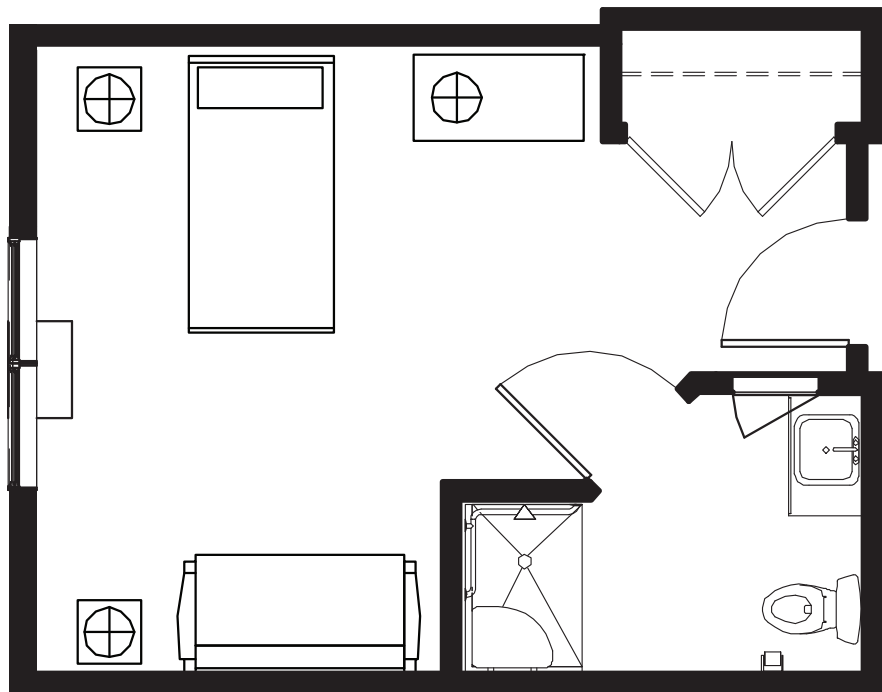

Allerton House

*The Memory Care Neighborhood
in Hingham*

Studio Apartment A

290 sq. ft.

All dimensions are approximate. Plans subject to modification.

Allerton House

*The Memory Care Neighborhood
in Hingham*

Studio Apartment B

290 sq. ft.

All dimensions are approximate. Plans subject to modification.

Allerton House

*The Memory Care Neighborhood
in Hingham*

Companion Suite

456 sq. ft.

All dimensions are approximate. Plans subject to modification.

Allerton House

*The Memory Care Neighborhood
in Hingham*

Companion Suite

471 sq. ft.

All dimensions are approximate. Plans subject to modification.