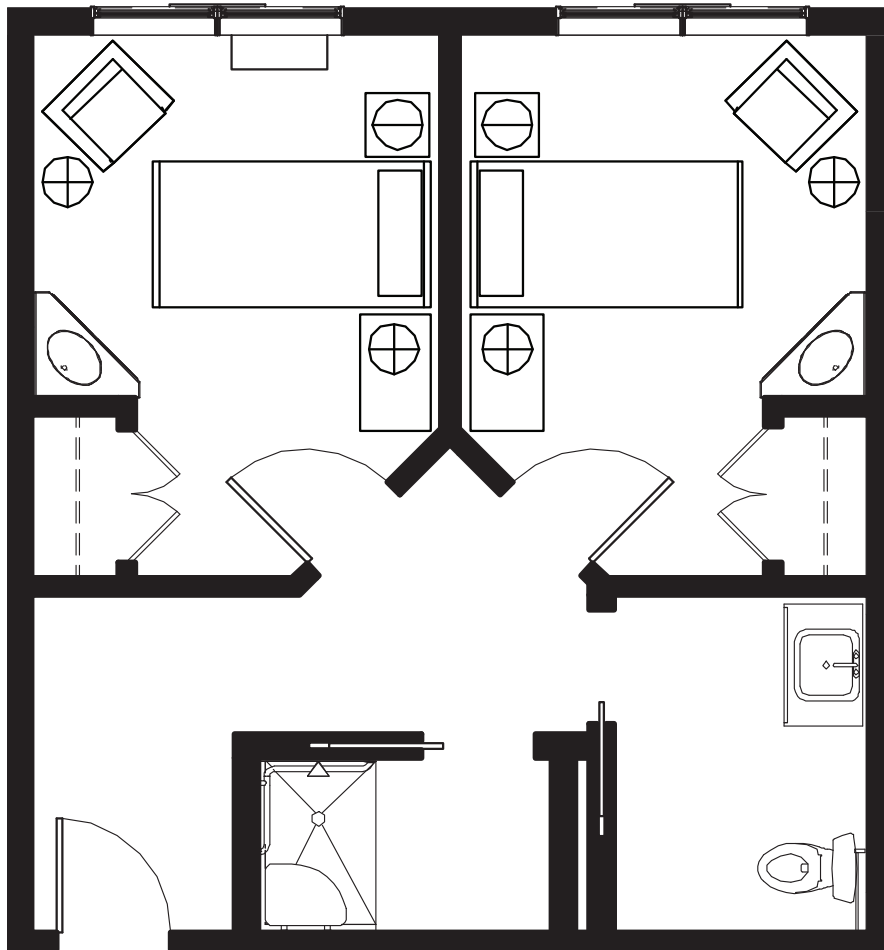

Allerton House

*The Memory Care Neighborhood
in Hingham*

Studio Apartment A

290 sq. ft.

All dimensions are approximate. Plans subject to modification.

Allerton House

*The Memory Care Neighborhood
in Hingham*

Studio Apartment B

290 sq. ft.

All dimensions are approximate. Plans subject to modification.

Allerton House

*The Memory Care Neighborhood
in Hingham*

Companion Suite

456 sq. ft.

All dimensions are approximate. Plans subject to modification.

Allerton House

*The Memory Care Neighborhood
in Hingham*

Companion Suite

471 sq. ft.

All dimensions are approximate. Plans subject to modification.