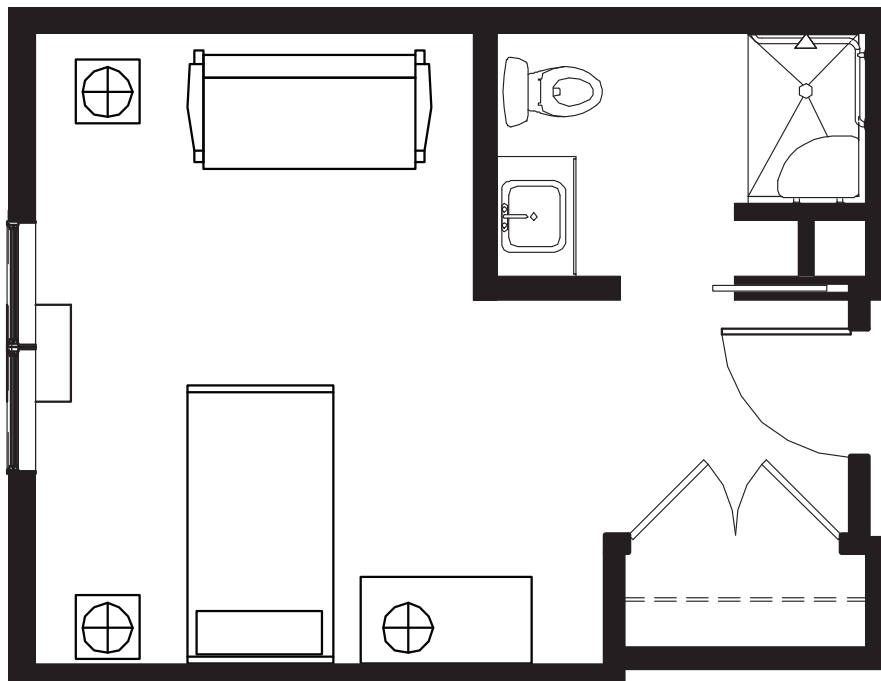

Allerton House

*The Memory Care Neighborhood
in Hingham*

Studio Apartment A

290 sq. ft.

All dimensions are approximate. Plans subject to modification.

Allerton House

*The Memory Care Neighborhood
in Hingham*

Studio Apartment B

290 sq. ft.

All dimensions are approximate. Plans subject to modification.

Allerton House

*The Memory Care Neighborhood
in Hingham*

Companion Suite

456 sq. ft.

All dimensions are approximate. Plans subject to modification.

Allerton House

*The Memory Care Neighborhood
in Hingham*

Companion Suite

471 sq. ft.

All dimensions are approximate. Plans subject to modification.